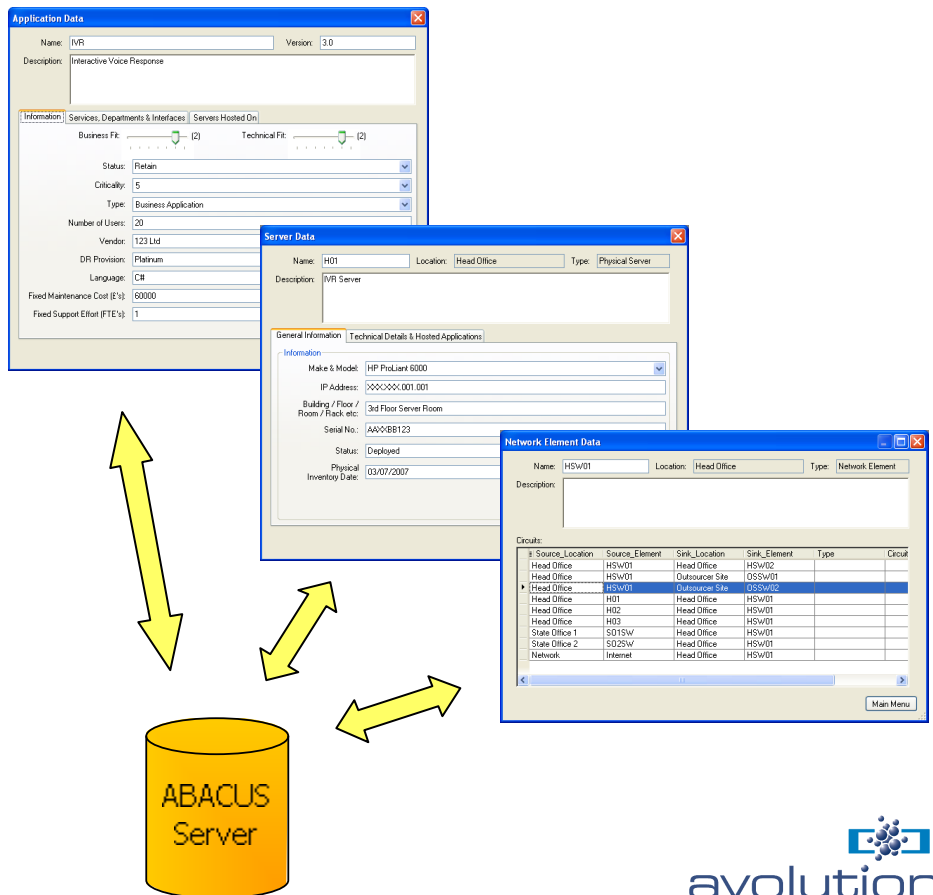

—

What about ITIL?

—

How do I effectively work with an outsourcer?

**ABACUS Data Editor** is a low-cost compliment to **ABACUS Standard** for users who wish to manage repository data through simple forms and tables or lists. **ABACUS Data Editor** is typically used by a broad user group within the organisation to help maintain the currency of the repository in support of the core modelling team. Together with other ABACUS Suite products — **ABACUS Standard**, **ABACUS Professional**, **ABACUS Designer**, **ABACUS Enterprise Edition** and **ABACUS Publisher** — **ABACUS Data Editor** provides the most flexible and feature-rich enterprise modelling environment on the market today.

### MANAGE DATA THROUGH SIMPLE FORMS AND TABLES